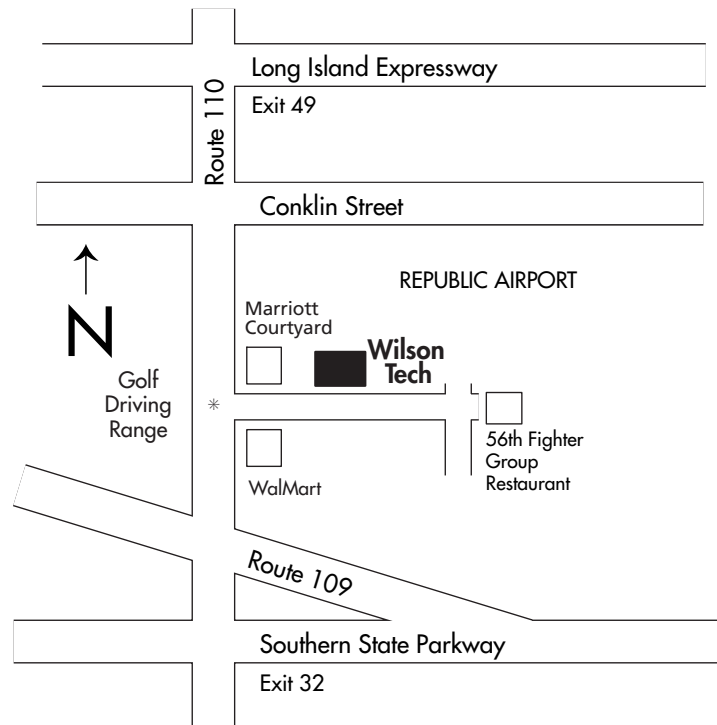

# Wilson Tech Aviation Facility

7200 Republic Airport  
Farmingdale, NY 11735  
631/752-1957

## Route 110

- Turn into the entrance for the 56<sup>th</sup> Fighter Squadron Restaurant.
- Aviation Facility is the first building on your left.
- Enter into the first gate, west side – parking lot.
- Enter into the building through the front door.