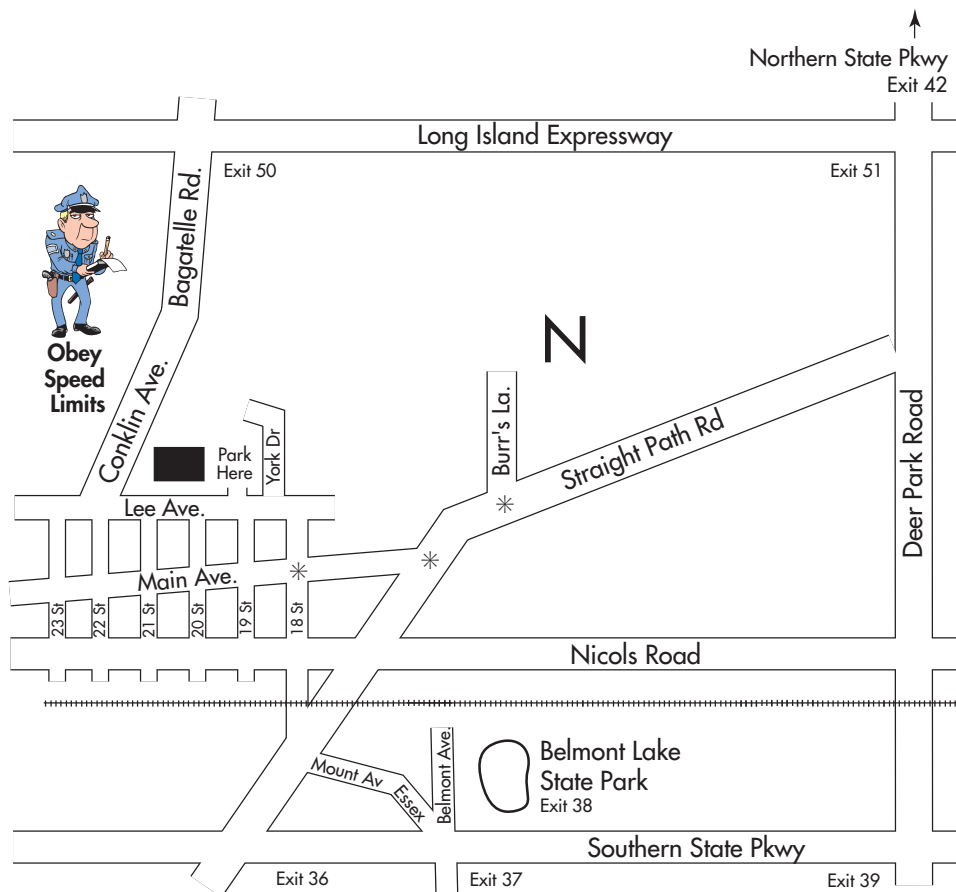

Western Suffolk Conference Center 631/242-1128

Instructional Support Services 631/242-1128

Suffolk's Edge Teacher Center 631/254-0107

31 Lee Avenue • Wheatley Heights, NY 11798

From the Long Island Expressway: Take the LIE to Exit 50, Bagatelle Road. Head south on Bagatelle Road (which turns into Conklin Ave.) for approximately 2 miles. Please pay particular attention to the speed limits on this road! Make a left onto Lee Avenue (blinking red light). School is on the corner of Lee Avenue and Conklin Ave.

From Southern State Parkway: Take the Southern State Parkway to Exit 36 North. Travel north on Straight Path approximately 3 miles. Follow sign which reads, "To Long Island Avenue – South 18th Street" Make a left at the Chicken eatery on the corner. Continue over the LIRR tracks until it turns into North 18th Street which ends at Lee Avenue. Make a left onto Lee Avenue. Go approximately 1/8 mile.

Parking: Enter the driveway on the far right of the school.

For Western Suffolk BOCES Conference Room: Enter the side door from parking lot.

For Computer Lab, Resource Library, Suffolk's Edge Teacher Center and the offices of the Division of Instructional Support Services: Enter the side door closest to the athletic fields.